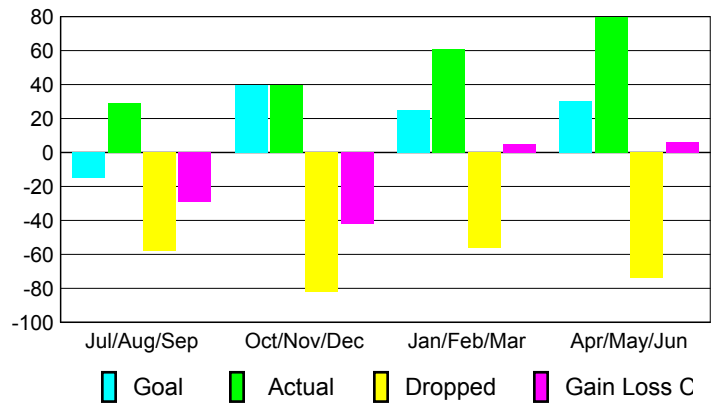

Membership Results 2009-2010

Goal, New, Dropped, Gain/Loss